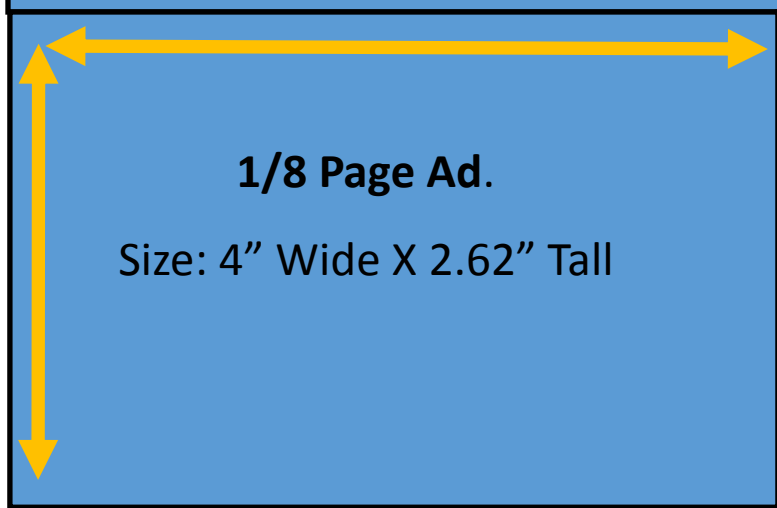

8" Wide

Full Page Ad

Size: 8" Wide X 10.5"
Tall

10.5" Tall

Please email:
randerson@mbemsc.org
if you have any questions,
prior to submissions.