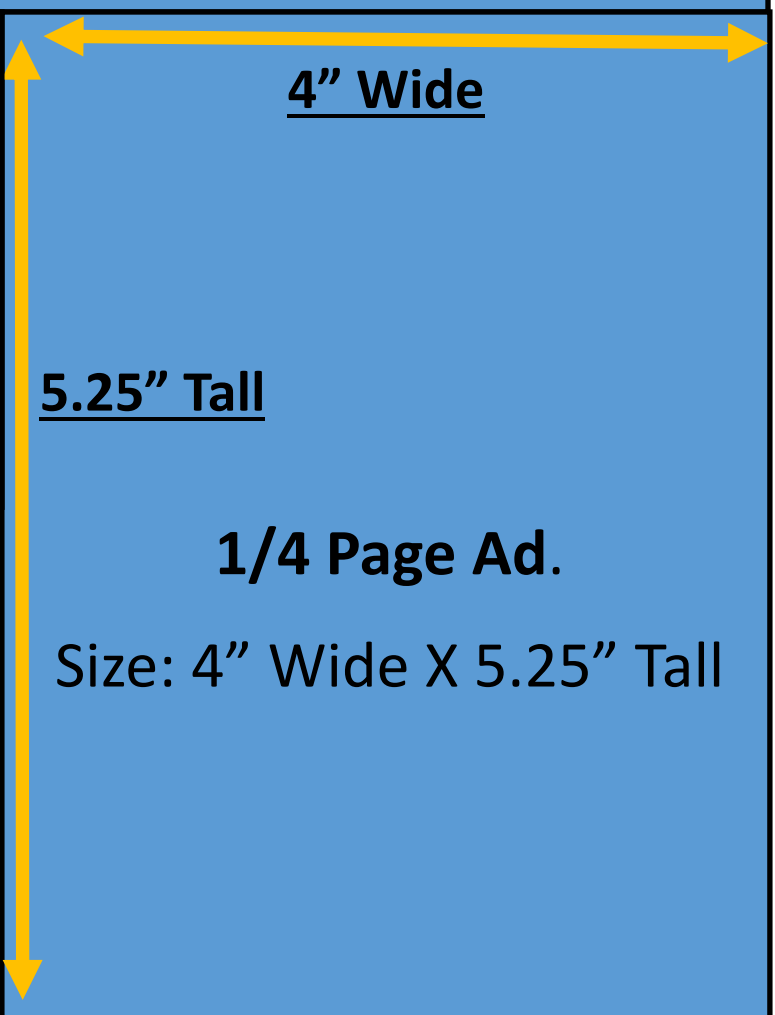

8" Wide

Full Page Ad

Size: 8" Wide X 10.5"
Tall

10.5" Tall

Please email:
randerson@mbemsc.org
if you have any questions,
prior to submissions.