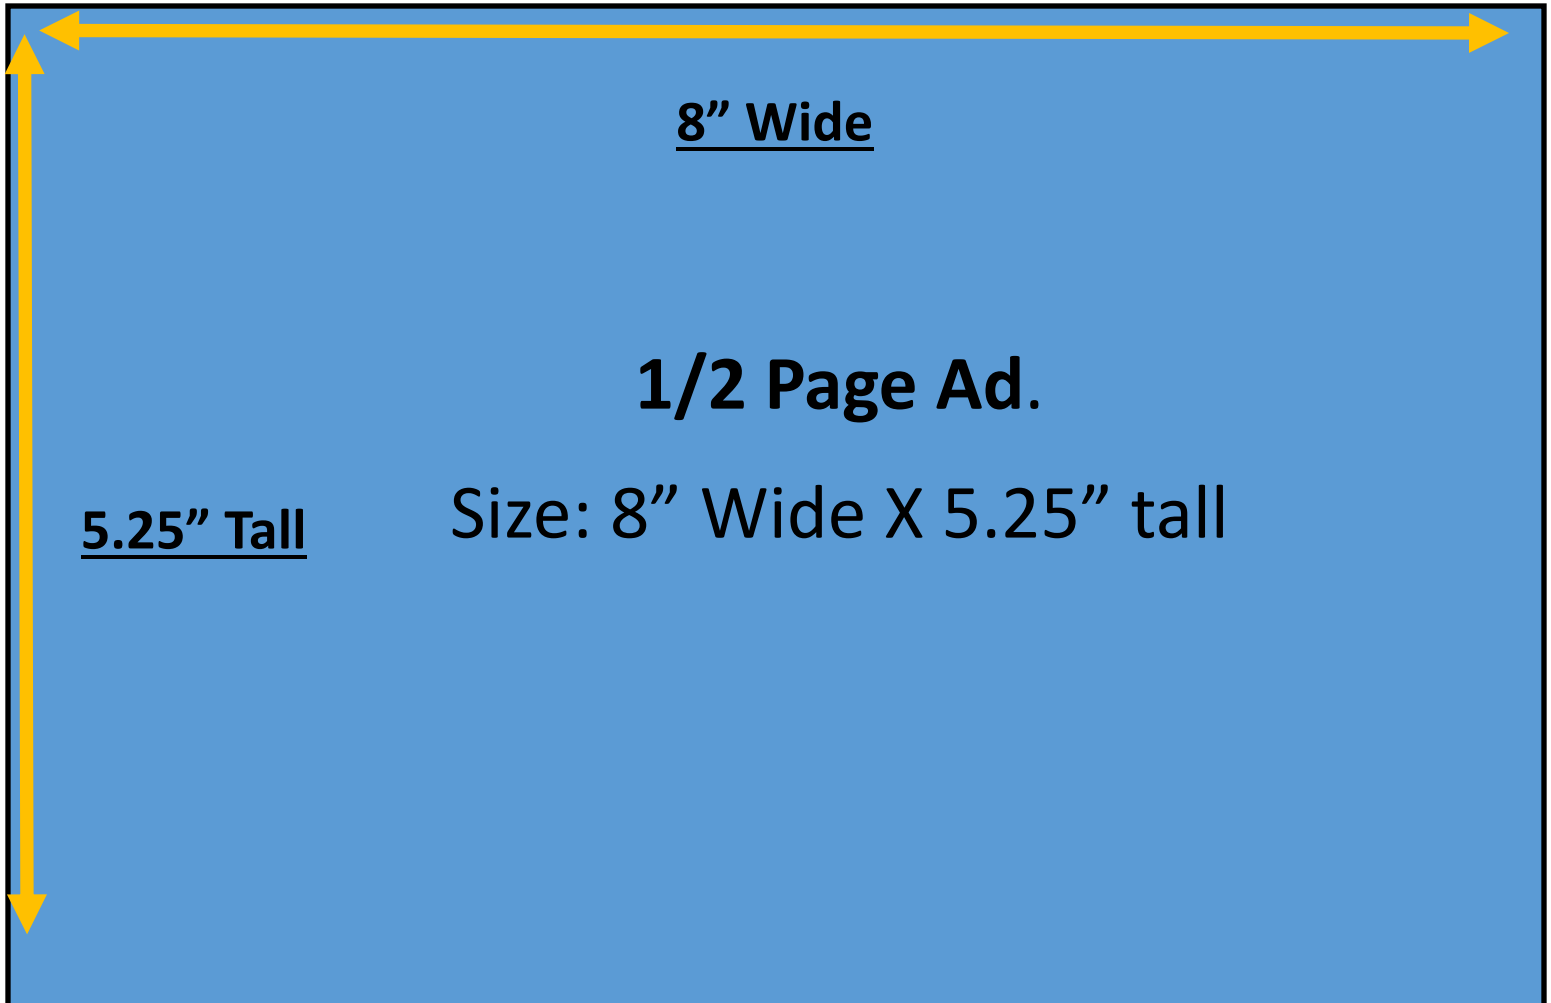

8" Wide

Full Page Ad

Size: 8" Wide X 10.5"
Tall

10.5" Tall

Please email:
randerson@mbemsc.org
if you have any questions,
prior to submissions.